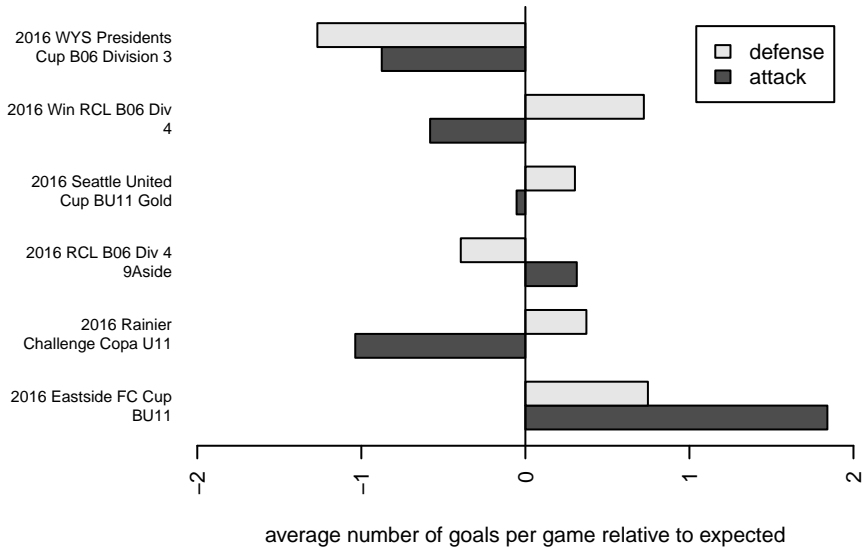

Eastside FC Blue B06

Eastside FC
 Preston, WA
 B06 total strength=579
 attack=0.76 defense=0.29
 fall league = RCL B06 Div 4 9Aside
 spr league = Win RCL B06 Div 4

alt names used:
 Eastside FC B06 Blue
 Eastside FC B06 Blue
 Eastside FC B06 Blue C
 Eastside FC B06 Blue
 Eastside FC B06 Blue C
 Eastside FC B06 Blue C

Venues played:
 2016 Rainier Challenge Copa U11
 2016 Seattle United Cup BU11 Gold
 2016 Eastside FC Cup BU11
 2016 RCL B06 Div 4 9Aside
 2016 Win RCL B06 Div 4
 2016 WYS Presidents Cup B06 Division 3

**attack and defense variance (black dot)
relative to other teams
and top 10 in region**

**attack and defense rating
relative to others at age
and all opponents in last 13 months**

Performance relative to 13 month average