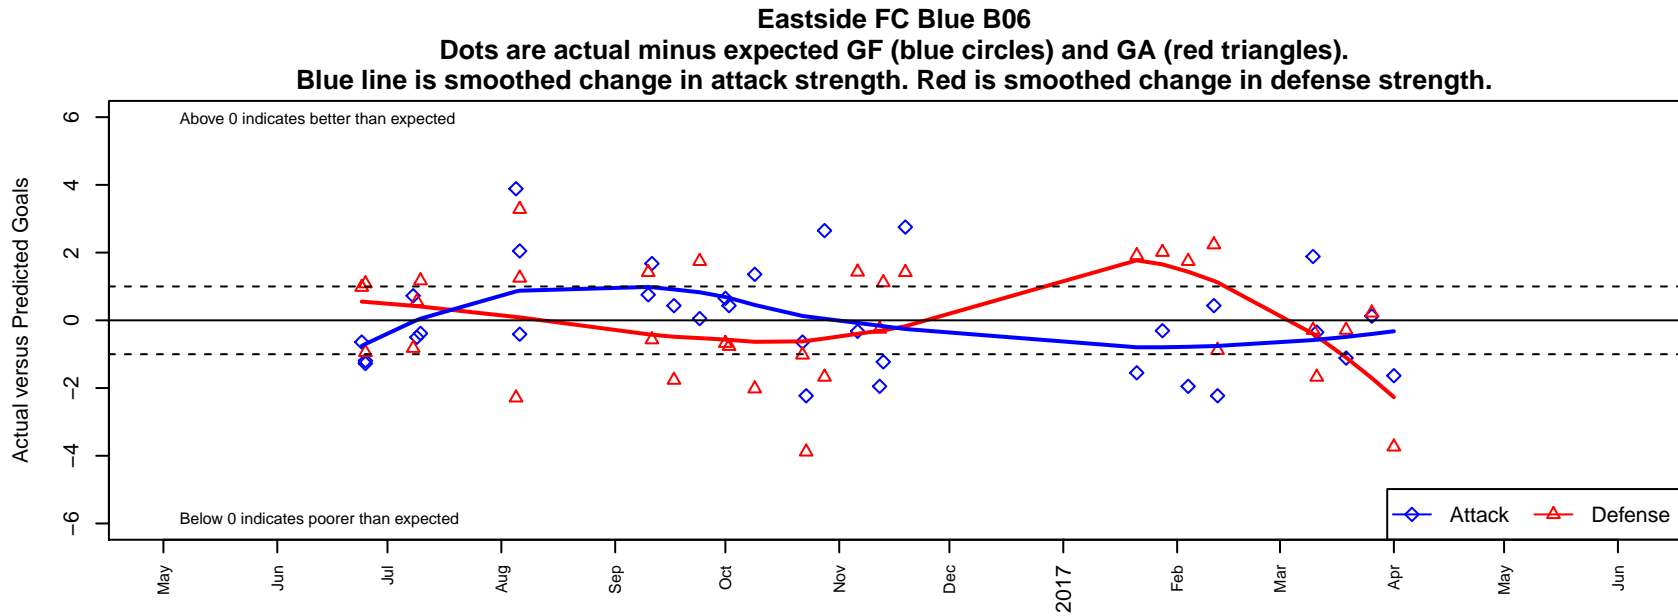

Eastside FC Blue B06

Eastside FC
 Preston, WA
 B06 total strength=579
 attack=0.76 defense=0.29
 fall league = RCL B06 Div 4 9Aside
 spr league = Win RCL B06 Div 4

alt names used:
 Eastside FC B06 Blue
 Eastside FC B06 Blue
 Eastside FC B06 Blue C
 Eastside FC B06 Blue
 Eastside FC B06 Blue C
 Eastside FC B06 Blue C

**attack and defense variance (black dot)
relative to other teams
and top 10 in region**

**attack and defense rating
relative to others at age
and all opponents in last 13 months**

Performance relative to 13 month average