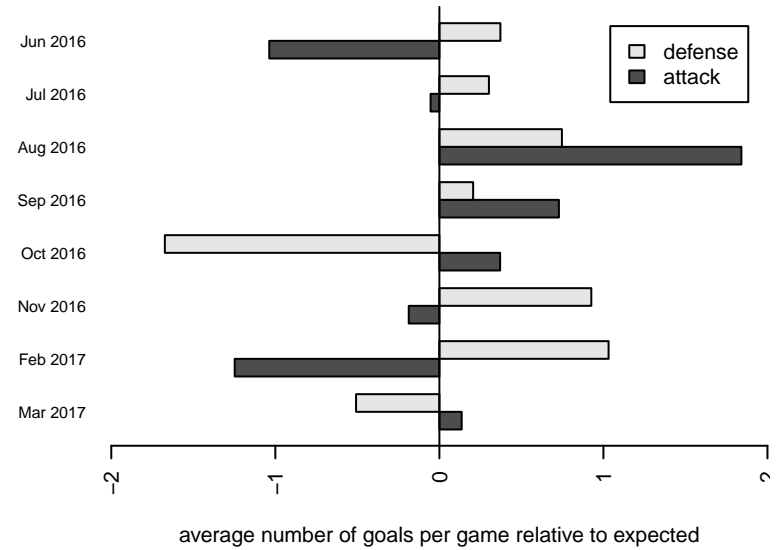

Performance relative to 13 month average