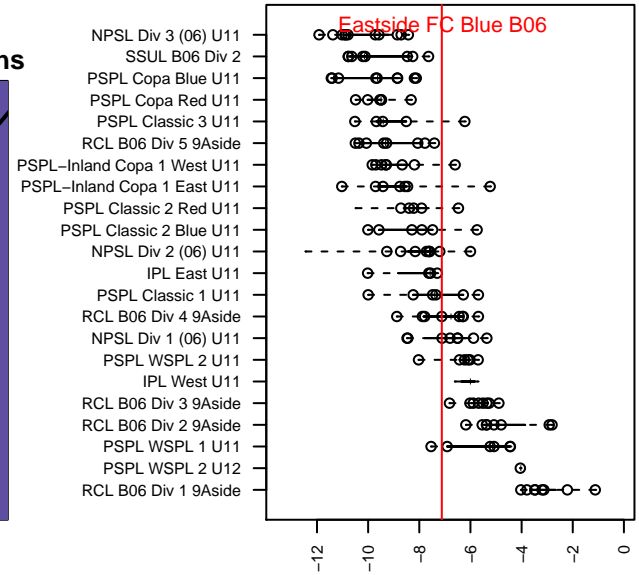

Eastside FC Blue B06

Eastside FC
 Preston, WA
 B06 total strength=579
 attack=0.76 defense=0.29
 fall league = RCL B06 Div 4 9Aside
 spr league = Win RCL B06 Div 4

alt names used:
 Eastside FC B06 Blue
 Eastside FC B06 Blue
 Eastside FC B06 Blue C
 Eastside FC B06 Blue
 Eastside FC B06 Blue C
 Eastside FC B06 Blue C

Venues played:
 2016 Rainier Challenge Copa U11
 2016 Seattle United Cup BU11 Gold
 2016 Eastside FC Cup BU11
 2016 RCL B06 Div 4 9Aside
 2016 Win RCL B06 Div 4
 2016 WYS Presidents Cup B06 Division 3

**attack and defense variance (black dot)
relative to other teams
and top 10 in region**

**attack and defense rating
relative to others at age
and all opponents in last 13 months**

Performance relative to 13 month average