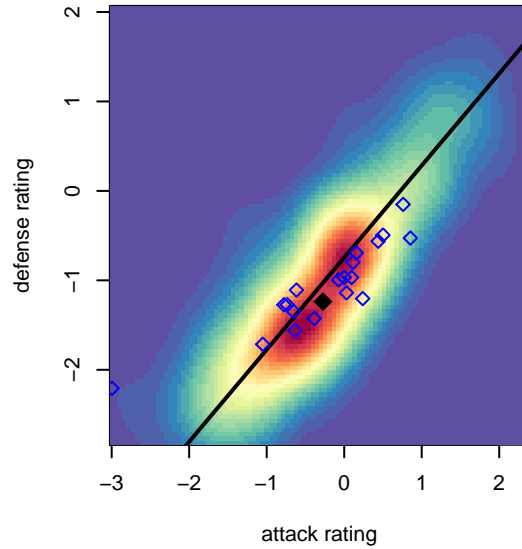

Eastside FC Blue B06

Eastside FC
 Preston, WA
 B06 total strength=579
 attack=0.76 defense=0.29
 fall league = RCL B06 Div 4 9Aside
 spr league = Win RCL B06 Div 4

alt names used:
 Eastside FC B06 Blue
 Eastside FC B06 Blue
 Eastside FC B06 Blue C
 Eastside FC B06 Blue
 Eastside FC B06 Blue C
 Eastside FC B06 Blue C

**attack and defense variance (black dot)
relative to other teams
and top 10 in region**

**attack and defense rating
relative to others at age
and all opponents in last 13 months**

Performance relative to 13 month average